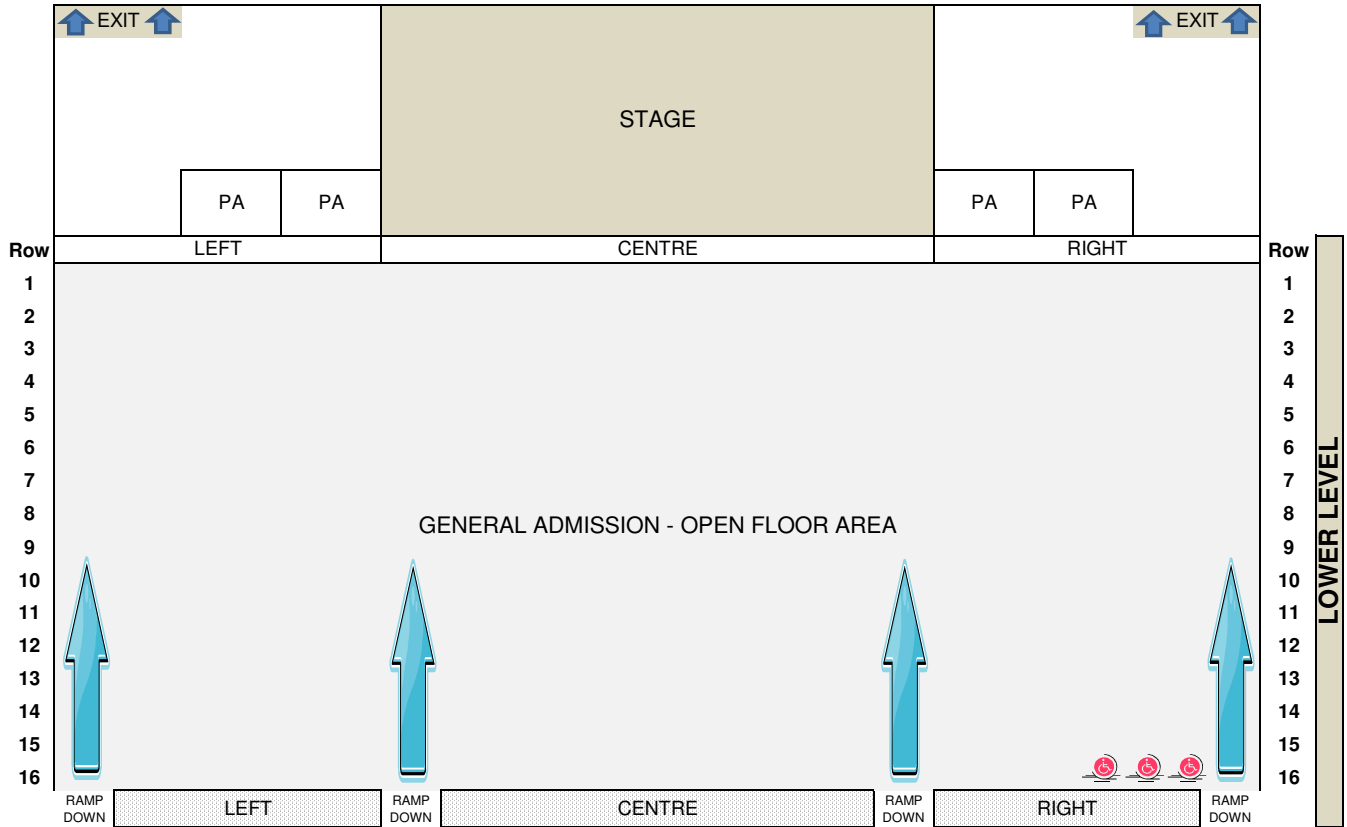

THEATRE 2 SEATING PLAN

WALKWAY

MAXIMUM CAPACITY : 750