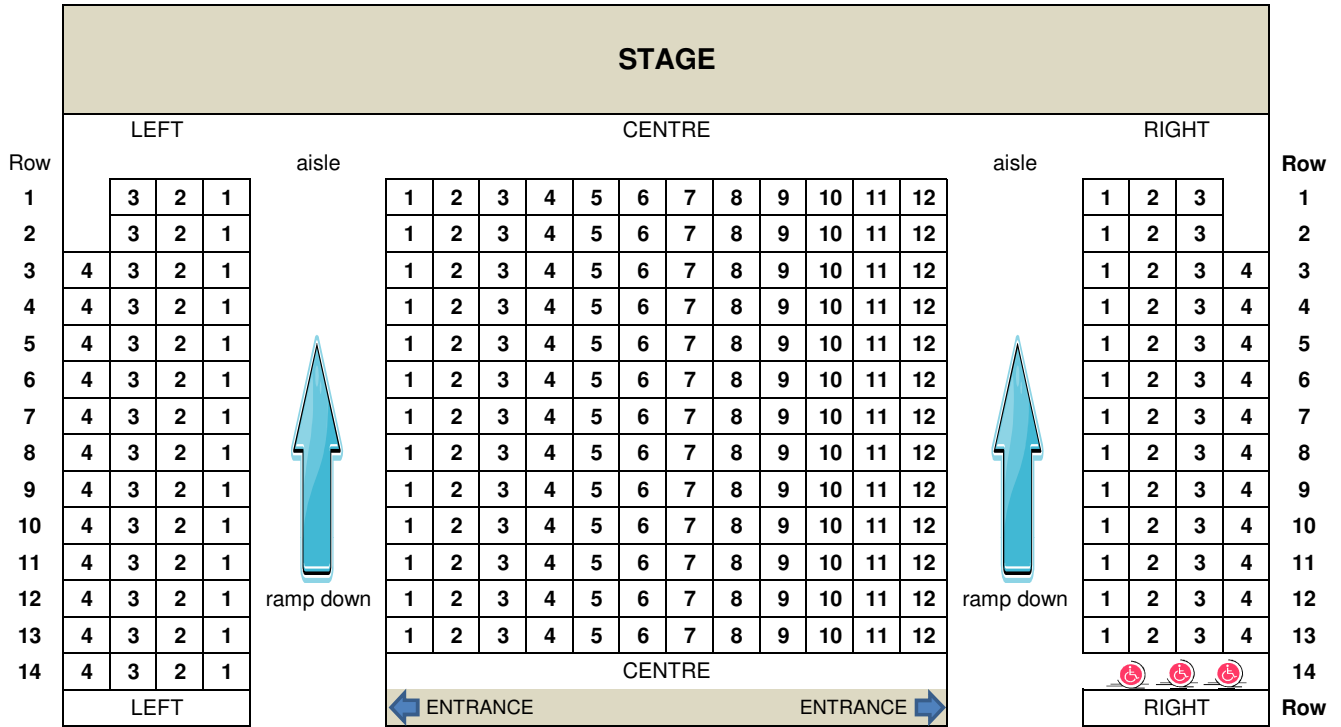

THEATRE 3 SEATING PLAN

MAXIMUM CAPACITY : 260